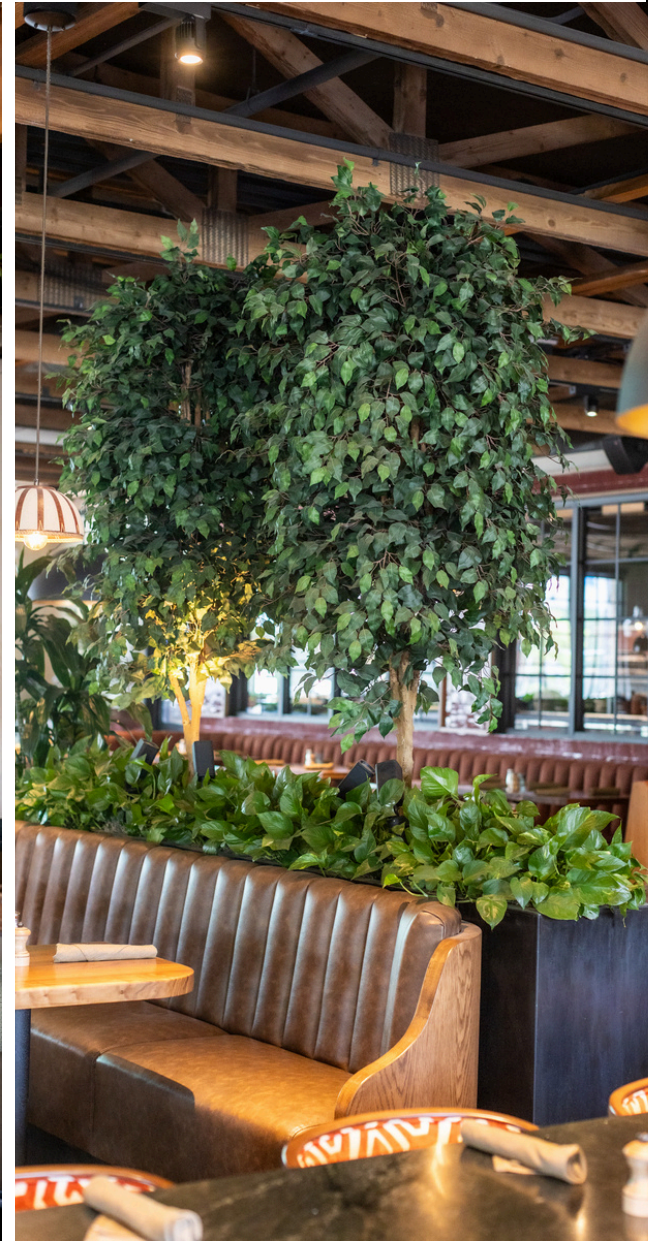

PLANT SOLUTIONS

nurtured by nature

A BIOPHILIC DESIGN CASE STUDY

CLIENT: Fox Restaurant Concepts
PARTNER: Brianna Raya + Fox Restaurant Concepts
PROJECT: Blanco Cocina + Cantina
AWARDS: To be decided in 2026

VISIT OUR SHOWROOM

7255 East Adobe Dr, Ste 101
Scottsdale, AZ 85255
480-585-8501
info@plantsolutions.com
plantsolutions.com