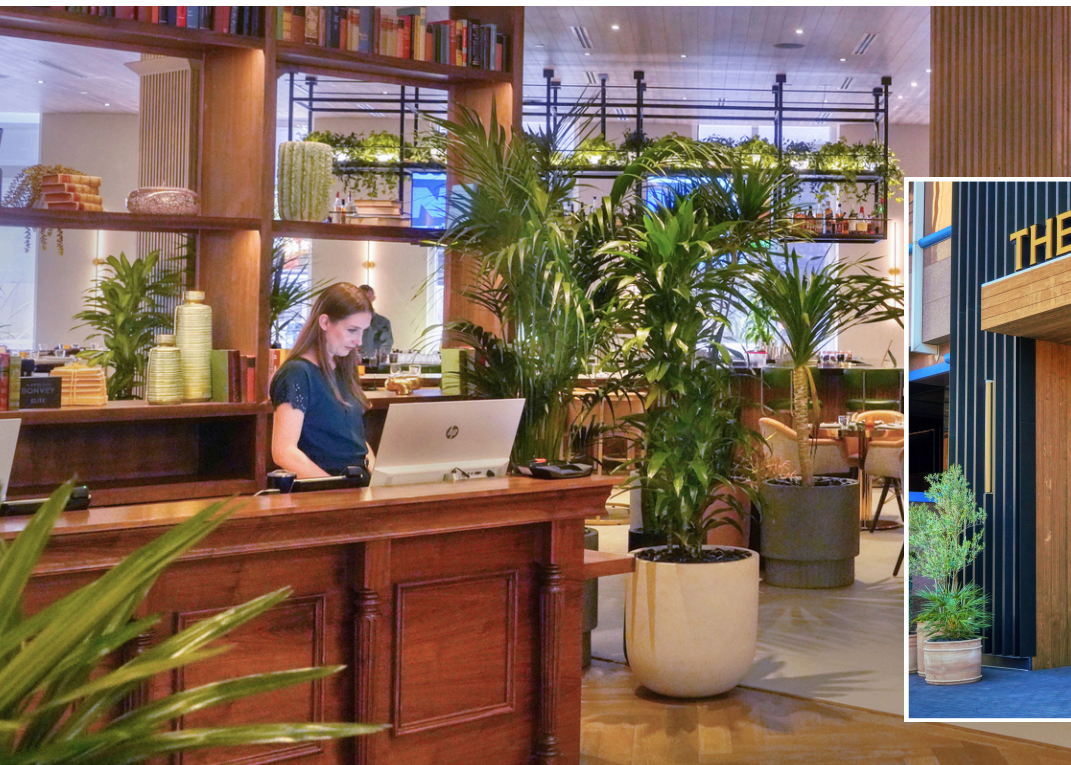

An array of indoor plants and art inspired the landscapes of Arizona included cactus, potted trees, custom botanical ceiling vines, and space dividers made of harvested yucca skeletons. Desert-inspired plants and custom-designed arrangements were locally sourced, bringing a layer of depth to the ambiance of each area.

The Leo Kent integrates nature's beauty into its architecture, from ornate potted plants framing reception areas and hanging gardens adorning the restaurant and meeting spaces. Artwork by Tucson native Jane Barton further immerses guests in the spirit of Tucson, creating an unforgettable fusion of luxury, nature, and history.

In collaboration
with our clients,
we created...

- > 30 harvested yucca poles to embrace authentic Pueblo ornamentation
- > 100 live plants in ceramic pots for a modern but classic southwestern design
- > Draping custom botanical vines of pothos glowing from the lounge bar ceiling
- > Unique arrangements that included unique plant species such as Hercules aloe, large gold star dracaena, preserved manzanita branch.

"Our work on The Leo Kent highlights our dedication to fostering community well-being and a deeper connection to nature. Collaborating with Nelsen Partners and other like-minded designers showcases our passion for creative innovation and meaningful interior artistry."

-Brad Heinicke, Lead Designer

VISIT OUR SHOWROOM

7255 East Adobe Dr, Ste 101
Scottsdale, AZ 85255
480-585-8501

info@plantsolutions.com
www.PlantsSolutions.com

indoor plant design | vertical living wall | sustainable | nurture nature