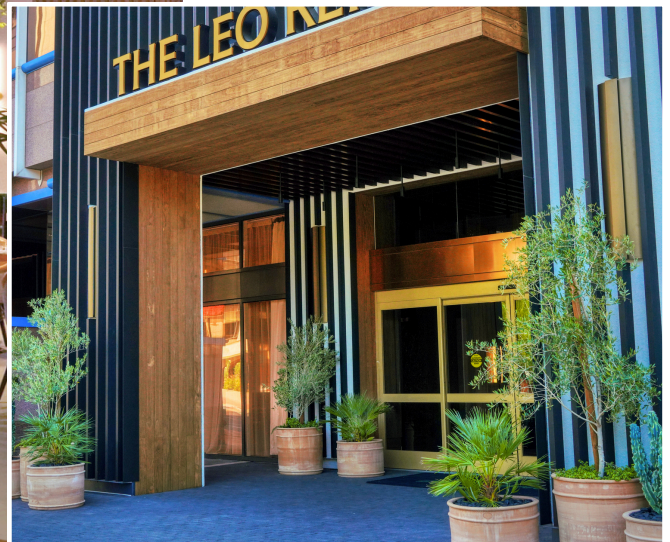

An array of indoor plants and art inspired the landscapes of Arizona included cactus, potted trees, custom botanical ceiling vines, and space dividers made of harvested yucca skeletons. Desert-inspired plants and custom-designed arrangements were locally sourced, bringing a layer of depth to the ambiance of each area.

The Leo Kent integrates nature's beauty into its architecture, from ornate potted plants framing reception areas and hanging gardens adorning the restaurant and meeting spaces. Artwork by Tucson native Jane Barton further immerses guests in the spirit of Tucson, creating an unforgettable fusion of luxury, nature, and history.

In collaboration
with our clients,
we created...

- > 30 harvested yucca poles to embrace authentic Pueblo ornamentation
- > 100 live plants in ceramic pots for a modern but classic southwestern design
- > Draping custom botanical vines of pothos glowing from the lounge bar ceiling
- > Unique arrangements that included unique plant species such as Hercules aloe, large gold star dracaena, preserved manzanita branch.

"Our work on The Leo Kent highlights our dedication to fostering community well-being and a deeper connection to nature. Collaborating with Nelsen Partners and other like-minded designers showcases our passion for creative innovation and meaningful interior artistry."

-Brad Heinicke, Lead Designer

VISIT OUR SHOWROOM

7255 East Adobe Dr, Ste 101
Scottsdale, AZ 85255
480-585-8501

info@plantsolutions.com
www.PlantsSolutions.com

indoor plant design | vertical living wall | sustainable | nurture nature