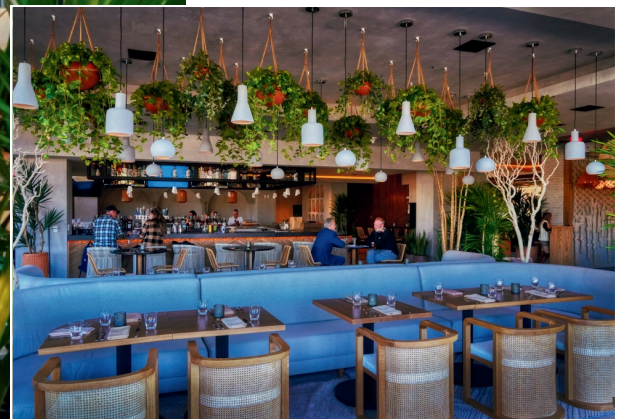

mindful. moving. modern.

SENNA HOUSE CURRIO COLLECTION BY HILTON

VISION

Senna House, a new desert-modern hotel, conference center, and restaurant in Scottsdale, Arizona, sought to transcend the typical hospitality experience of the area. Through a genuine and immersive design, they aimed to create an environment that promotes rest, reenergizing adventure and cultural connections. To achieve this, they needed expert integration of plants to bring to life the natural, biophilic elements throughout their spaces.

Bringing this vision to life required flexibility and creativity due to product and supply chain delays. As we became more familiar with the space, it was clear that some original design ideas would need to be revised. Adjustments were necessary to accommodate larger pots or containers and varying light conditions. Despite these challenges, our vision expertly orchestrated various design elements from different tradespeople and designers into a harmonious, biophilic-inspired atmosphere. This transformation enhanced the aesthetic appeal and elevated the overall guest experience in this high-end hospitality environment.

In collaboration with our clients, we created...

- > lobby seating surrounded by plants, offering travelers a cozy space to re-energize
- > photogenic concierge desk with custom Yuccas that also conceal the elevator doors
- > seamless indoor/outdoor experience with vining plants above the seating area, blending the patio and bar
- > minimalist desert plants with bold tropical clusters, throughout for an exciting yet refreshing boho aesthetic
- > unforgettable restaurant entrance featuring textured cacti and succulents, offering a striking tribute to the local Arizona desert energy