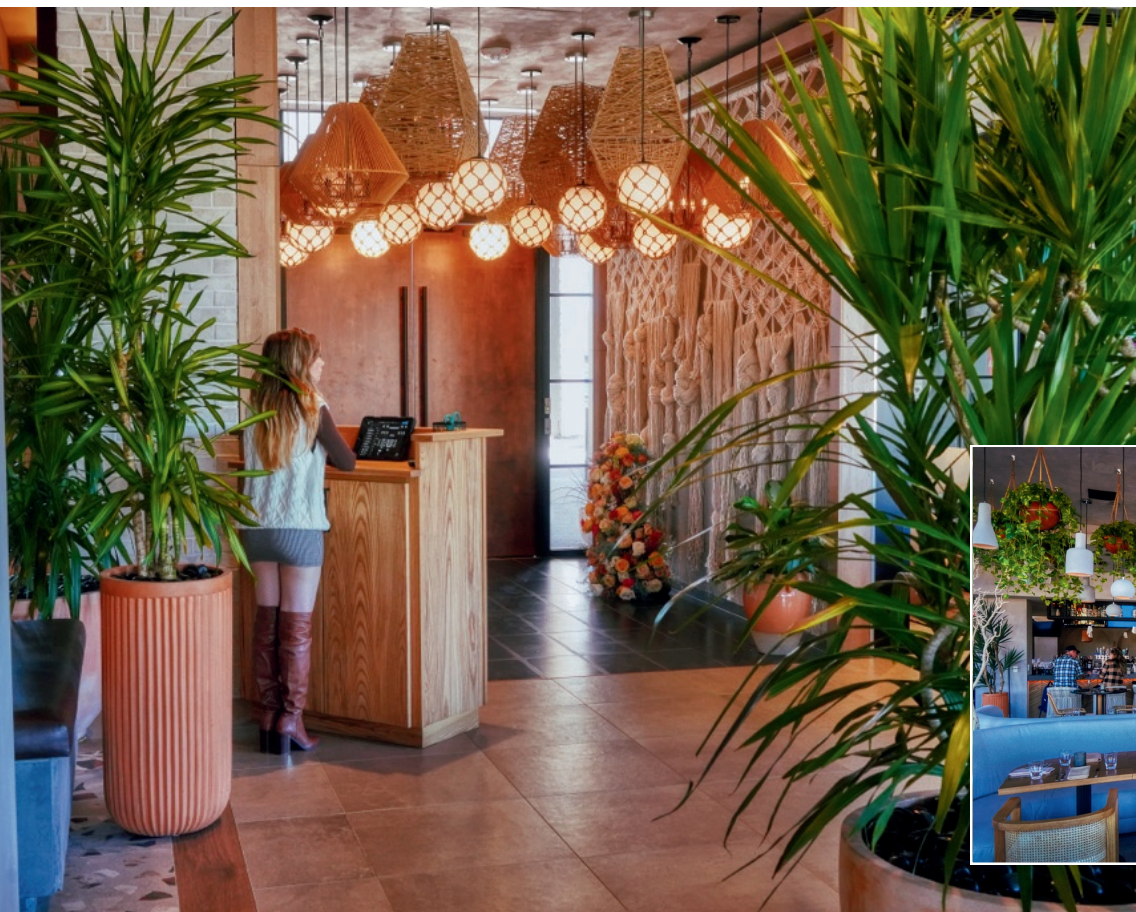

mindful. moving. modern.

SENNA HOUSE CURRIO COLLECTION BY HILTON

VISION

Senna House, a new desert-modern hotel, conference center, and restaurant in Scottsdale, Arizona, sought to transcend the typical hospitality experience of the area. Through a genuine and immersive design, they aimed to create an environment that promotes rest, reenergizing adventure and cultural connections. To achieve this, they needed expert integration of plants to bring to life the natural, biophilic elements throughout their spaces.

Bringing this vision to life required flexibility and creativity due to product and supply chain delays. As we became more familiar with the space, it was clear that some original design ideas would need to be revised. Adjustments were necessary to accommodate larger pots or containers and varying light conditions. Despite these challenges, our vision expertly orchestrated various design elements from different tradespeople and designers into a harmonious, biophilic-inspired atmosphere. This transformation enhanced the aesthetic appeal and elevated the overall guest experience in this high-end hospitality environment.

In collaboration with our clients, we created...

- > lobby seating surrounded by plants, offering travelers a cozy space to re-energize
- > photogenic concierge desk with custom Yuccas that also conceal the elevator doors
- > seamless indoor/outdoor experience with vining plants above the seating area, blending the patio and bar
- > minimalist desert plants with bold tropical clusters, throughout for an exciting yet refreshing boho aesthetic
- > unforgettable restaurant entrance featuring textured cacti and succulents, offering a striking tribute to the local Arizona desert energy