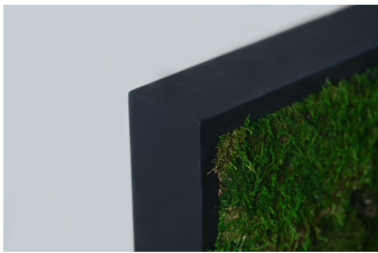

Black Frame